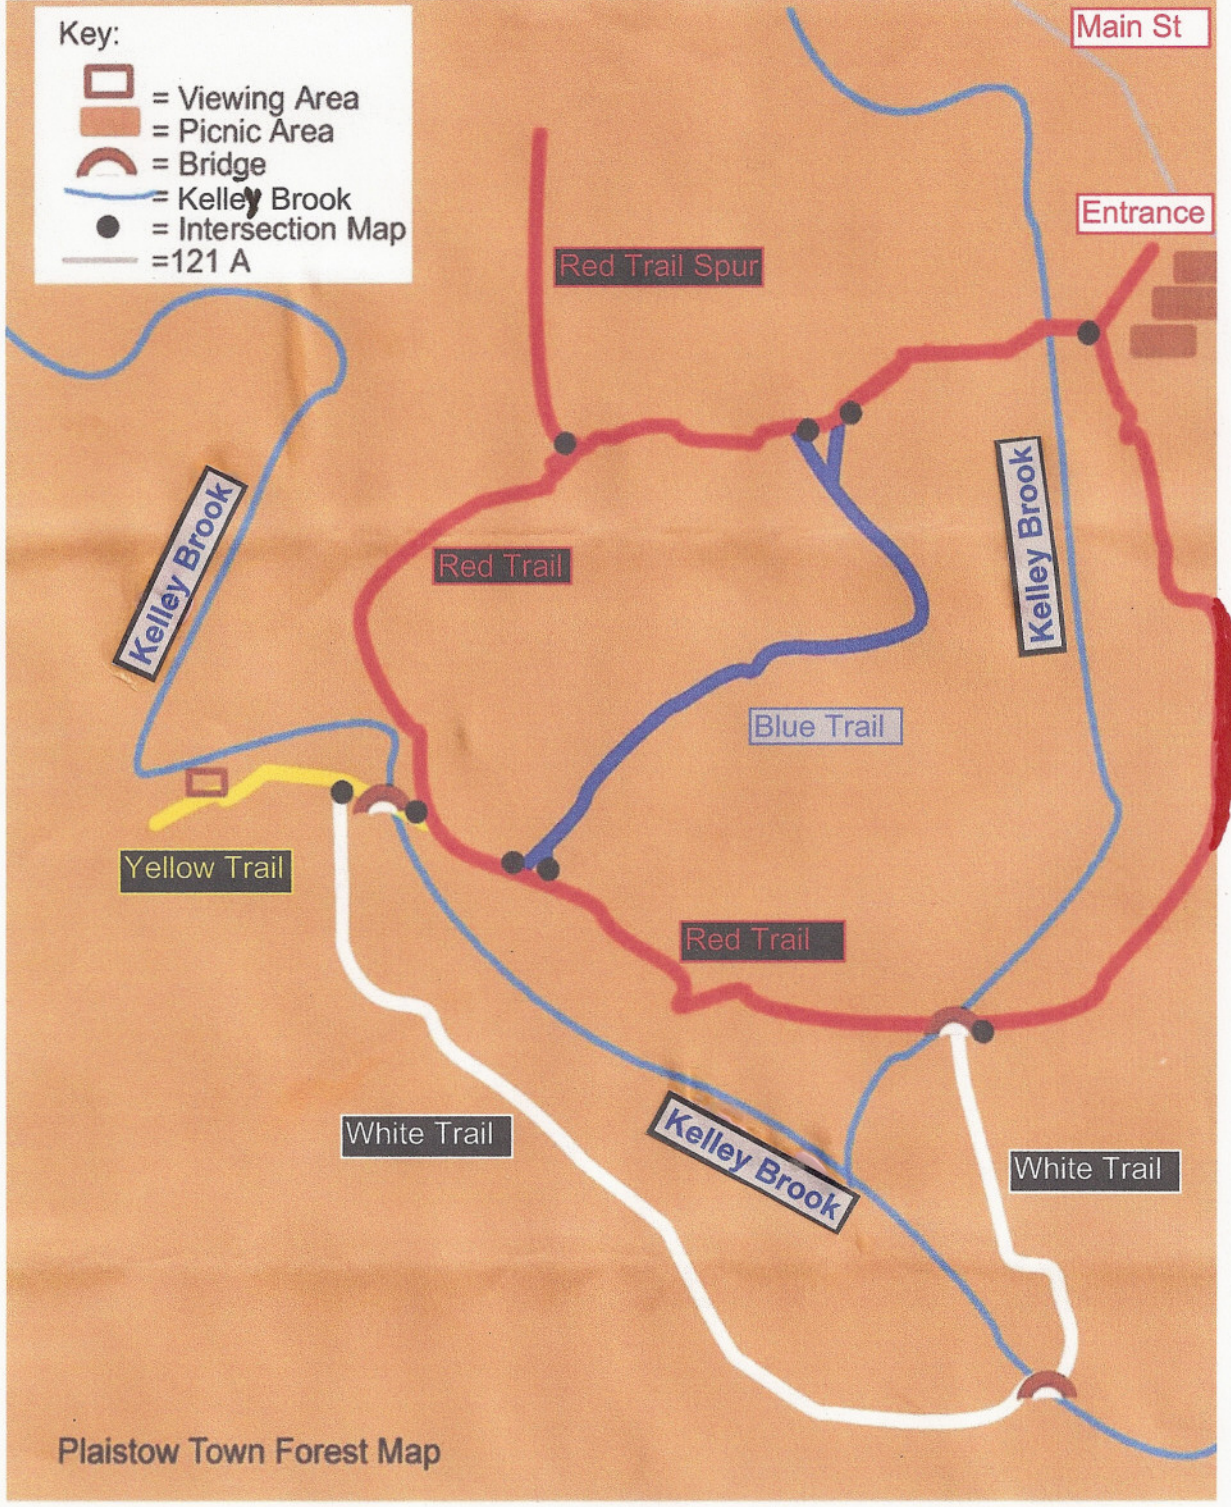

Key:

-  = Viewing Area
-  = Picnic Area
-  = Bridge
-  = Kelley Brook
-  = Intersection Map
-  = 121 A

Plaistow Town Forest Map